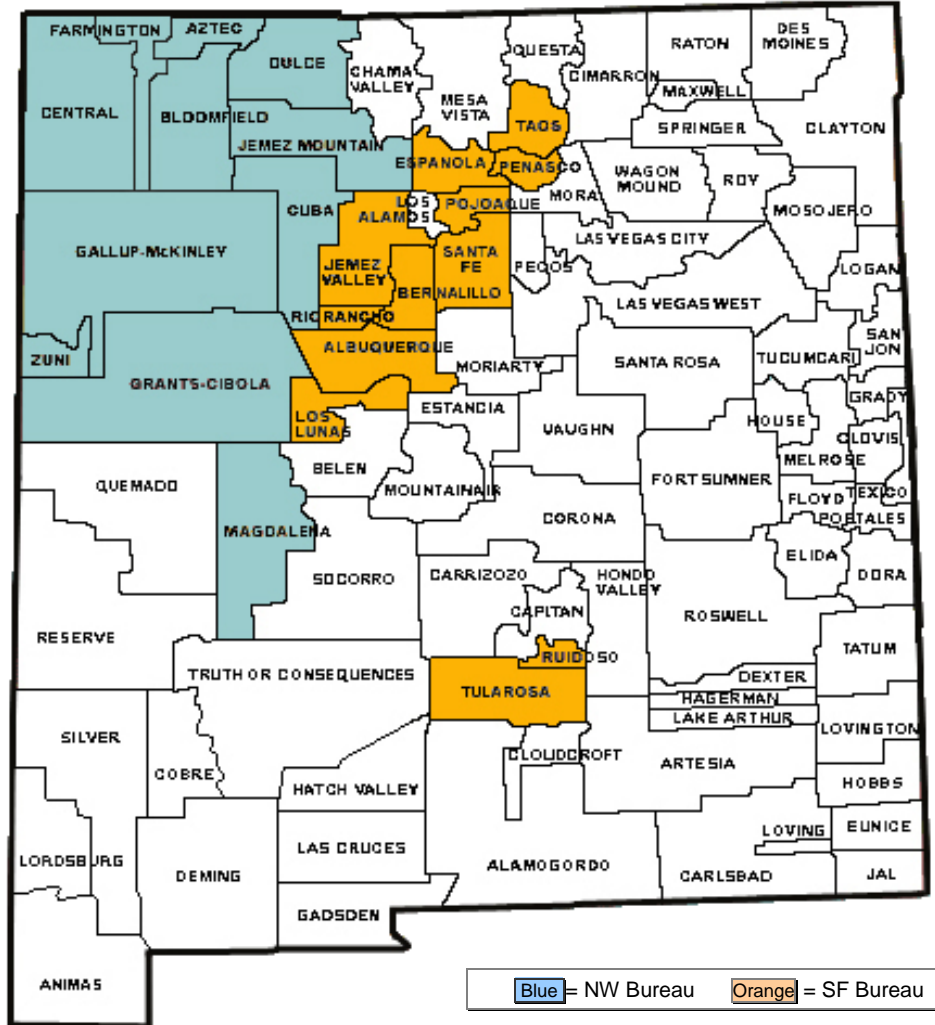

BLOOMFIELD PUBLIC SCHOOLS

Superintendent: Joe Rasor
Indian Ed. Contact: Lena B. Smith
Tel: (505) 632-4309
Fax: (505) 632-4371

CENTRAL CONSOLIDATED SCHOOLS

Superintendent: Gregg Epperson
Indian Ed. Contact: Herb Frazier
Tel: (505) 368-5177
Fax: (505) 368-5232

CUBA INDEPENDENT SCHOOLS

Superintendent: Victor Velarde
Indian Ed. Contact: Carmen Gallegos
Tel: (575) 289-3211
Fax: (575) 289-3311

DULCE INDEPENDENT SCHOOLS

Superintendent: Dr. Rose Rooth
Indian Ed. Contact: Elizabeth Garcia
Tel: (575) 759-2904
Fax: (575) 759-3533

ESPANOLA PUBLIC SCHOOLS

Superintendent: Janette Archuleta
Indian Ed. Contact: Keera Abeyta
Tel: (505) 753-4775
Fax: (505) 753-2321

FARMINGTON MUNICIPAL SCHOOLS

Superintendent: Janel Ryan
Indian Ed. Contact: Arlene Kirstine
Tel: (505) 599-8616
Fax: (505) 599-8812

GALLUP MCKINLEY COUNTY SCHOOLS

Superintendent: Ray Arsenault
Indian Ed. Contact: Carmen Moffett
Tel: (505) 722-7711
Fax: (505) 722-4566

GRANTS CIBOLA COUNTY SCHOOLS

Superintendent: Kilino Marquez
Indian Ed. Contact: Gloria Hale
Tel: (505) 285-2605
Fax: (505) 285-2628

JEMEZ MOUNTAIN PUBLIC SCHOOLS

Superintendent: Manuel Medrano
Indian Ed. Contact: Michael White Eagle
Tel: (575) 568-4491
Fax: (575) 568-0088

JEMEZ VALLEY PUBLIC SCHOOLS

Superintendent: David Atencio
I.E. Contact: Susan Wilkensen Davis
Tel: (575) 834-7391 ext. 251
Fax: (575) 834-7394

Blue = NW Bureau   Orange = SF Bureau

LOS LUNAS PUBLIC SCHOOLS

Superintendent: Bernard Saiz
Indian Ed. Contact: Jeanette Garcia
Tel: (505) 866-2440
Fax: (505) 866-2180

MAGDALENA MUNICIPAL SCHOOLS

Superintendent: Mike Chambers
Indian Ed. Contact: Keri James
Tel: (575) 854-8009 ext. 20
Fax: (575) 854-2531

PENASCO INDEPENDENT SCHOOLS

Superintendent: Ernesto Valdez
Indian Ed. Contact: Renae Cruz
Tel: (575) 587-2230
Fax: (575) 587-2513

POJOAQUE VALLEY PUBLIC SCHOOLS

Superintendent: Adán Delgado
Indian Ed. Contact: Nora Martinez
Tel: (505) 455-3618
Fax: (505) 455-0076

RIO RANCHO PUBLIC SCHOOLS

Superintendent: Dr. V. Sue Cleveland
Indian Ed. Contact: Victoria Tafoya
Tel: (505) 896-0667
Fax: (505) 896-0662

RUIDOSO MUNICIPAL SCHOOLS

Superintendent: Dr. Bea Etta Harris
Indian Ed. Contact: Patty White
Tel: (575) 257-4051
Fax: (575) 257-4150

SANTA FE PUBLIC SCHOOLS

Superintendent: Bobbie Gutierrez
Indian Ed. Contact: Nancy Davis
Tel: (505) 467-2644
Fax: (505) 467-2596

TAOS MUNICIPAL SCHOOLS

Superintendent: Dr. Rod Weston
Indian Ed. Contact: Rae Lujan
Tel: (575) 758-5246
Fax: (575) 758-5298

TULAROSA MUNICIPAL SCHOOLS

Superintendent: Brenda Vigil
Tel: (575) 585-2782
Fax: (575) 585-4439

ZUNI PUBLIC SCHOOLS

Superintendent: Dr. Loretta DeLong
Indian Ed. Contact: Meg Spink
Tel: (505) 782-5511
Fax: (505) 782-5876