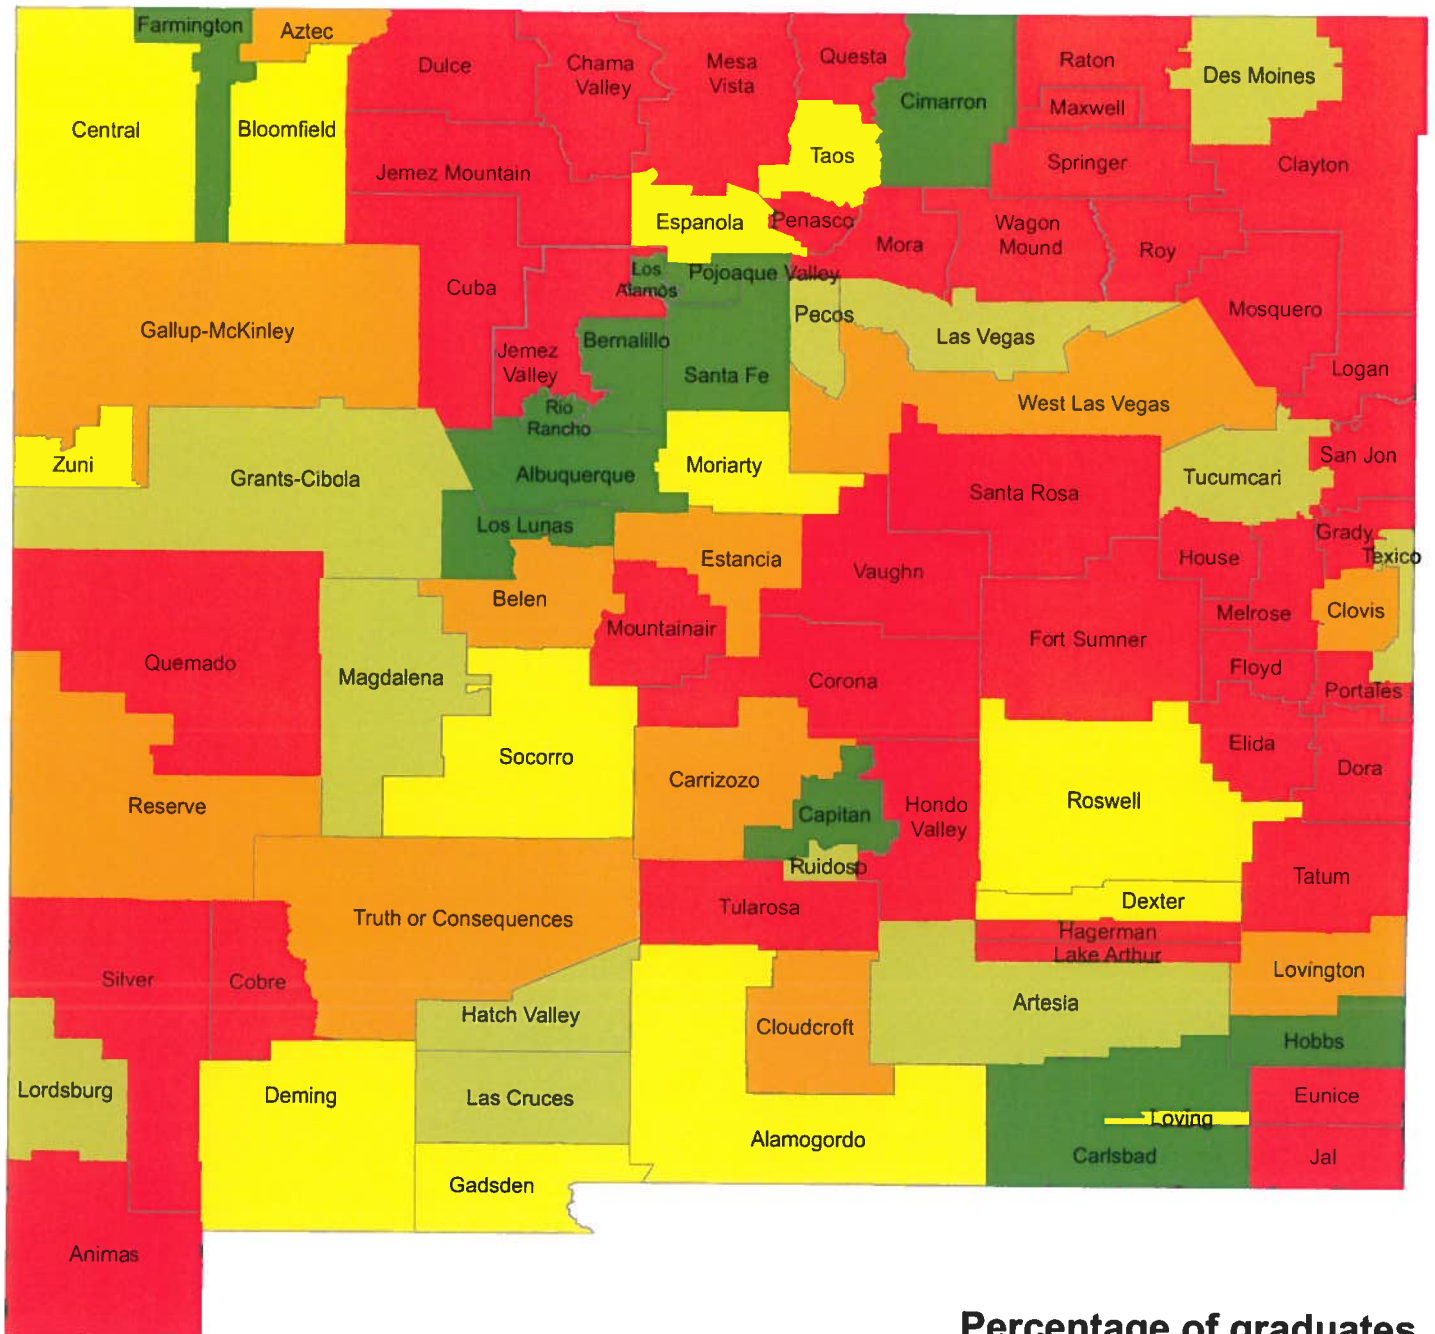

New Mexico Public Schools

AP® Participation by District: Class of 2012

Sources: 2010–11 NCES 12th–grade district enrollment, 2012 College Board AP Cohort Data, and 2009–10 Proximity School District Boundary Files.

Notes: The most recent enrollment data available were for the 2010–11 school year. A degree of caution should be exercised when reviewing participation estimates, as data may not reflect district enrollments for the 2011–12 school year. AP cohort data represent public school students from a given graduating class who took an AP Exam during high school.

Percentage of graduates who took an AP Exam in high school