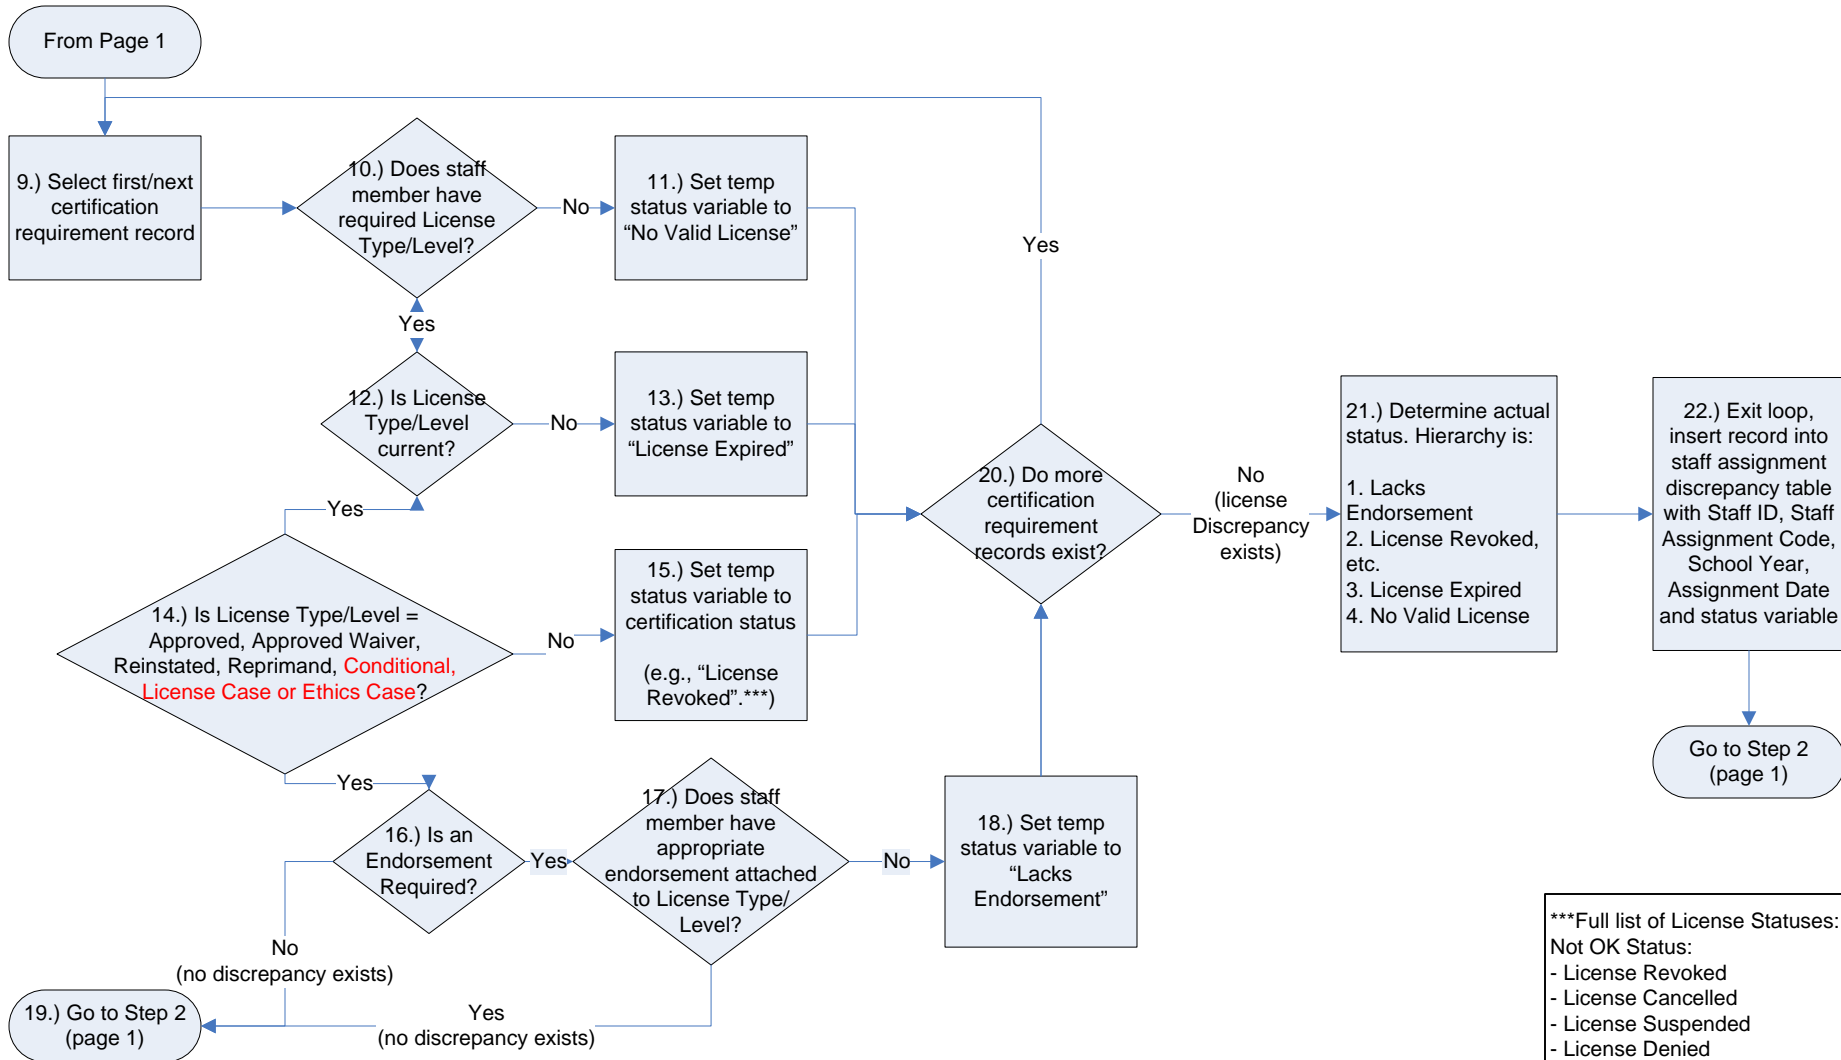

Staff Assignment License Discrepancy Report Logic (SchYr 2009-10)

Staff Assignment License Discrepancy Report Logic

***Full list of License Statuses:

Not OK Status:

- License Revoked
- License Cancelled
- License Suspended
- License Denied
- License Inactive
- License Pending
- Disapproved Waiver
- Voluntary Surrender
- Forced Court Surrender
- No Background
- Bckground Issue (Arrest Record)

OK Status (Innocent until proven guilty):

- Approved
- Approved Waiver
- Reinstated
- Reprimand
- Conditional
- License Case
- Ethics Case