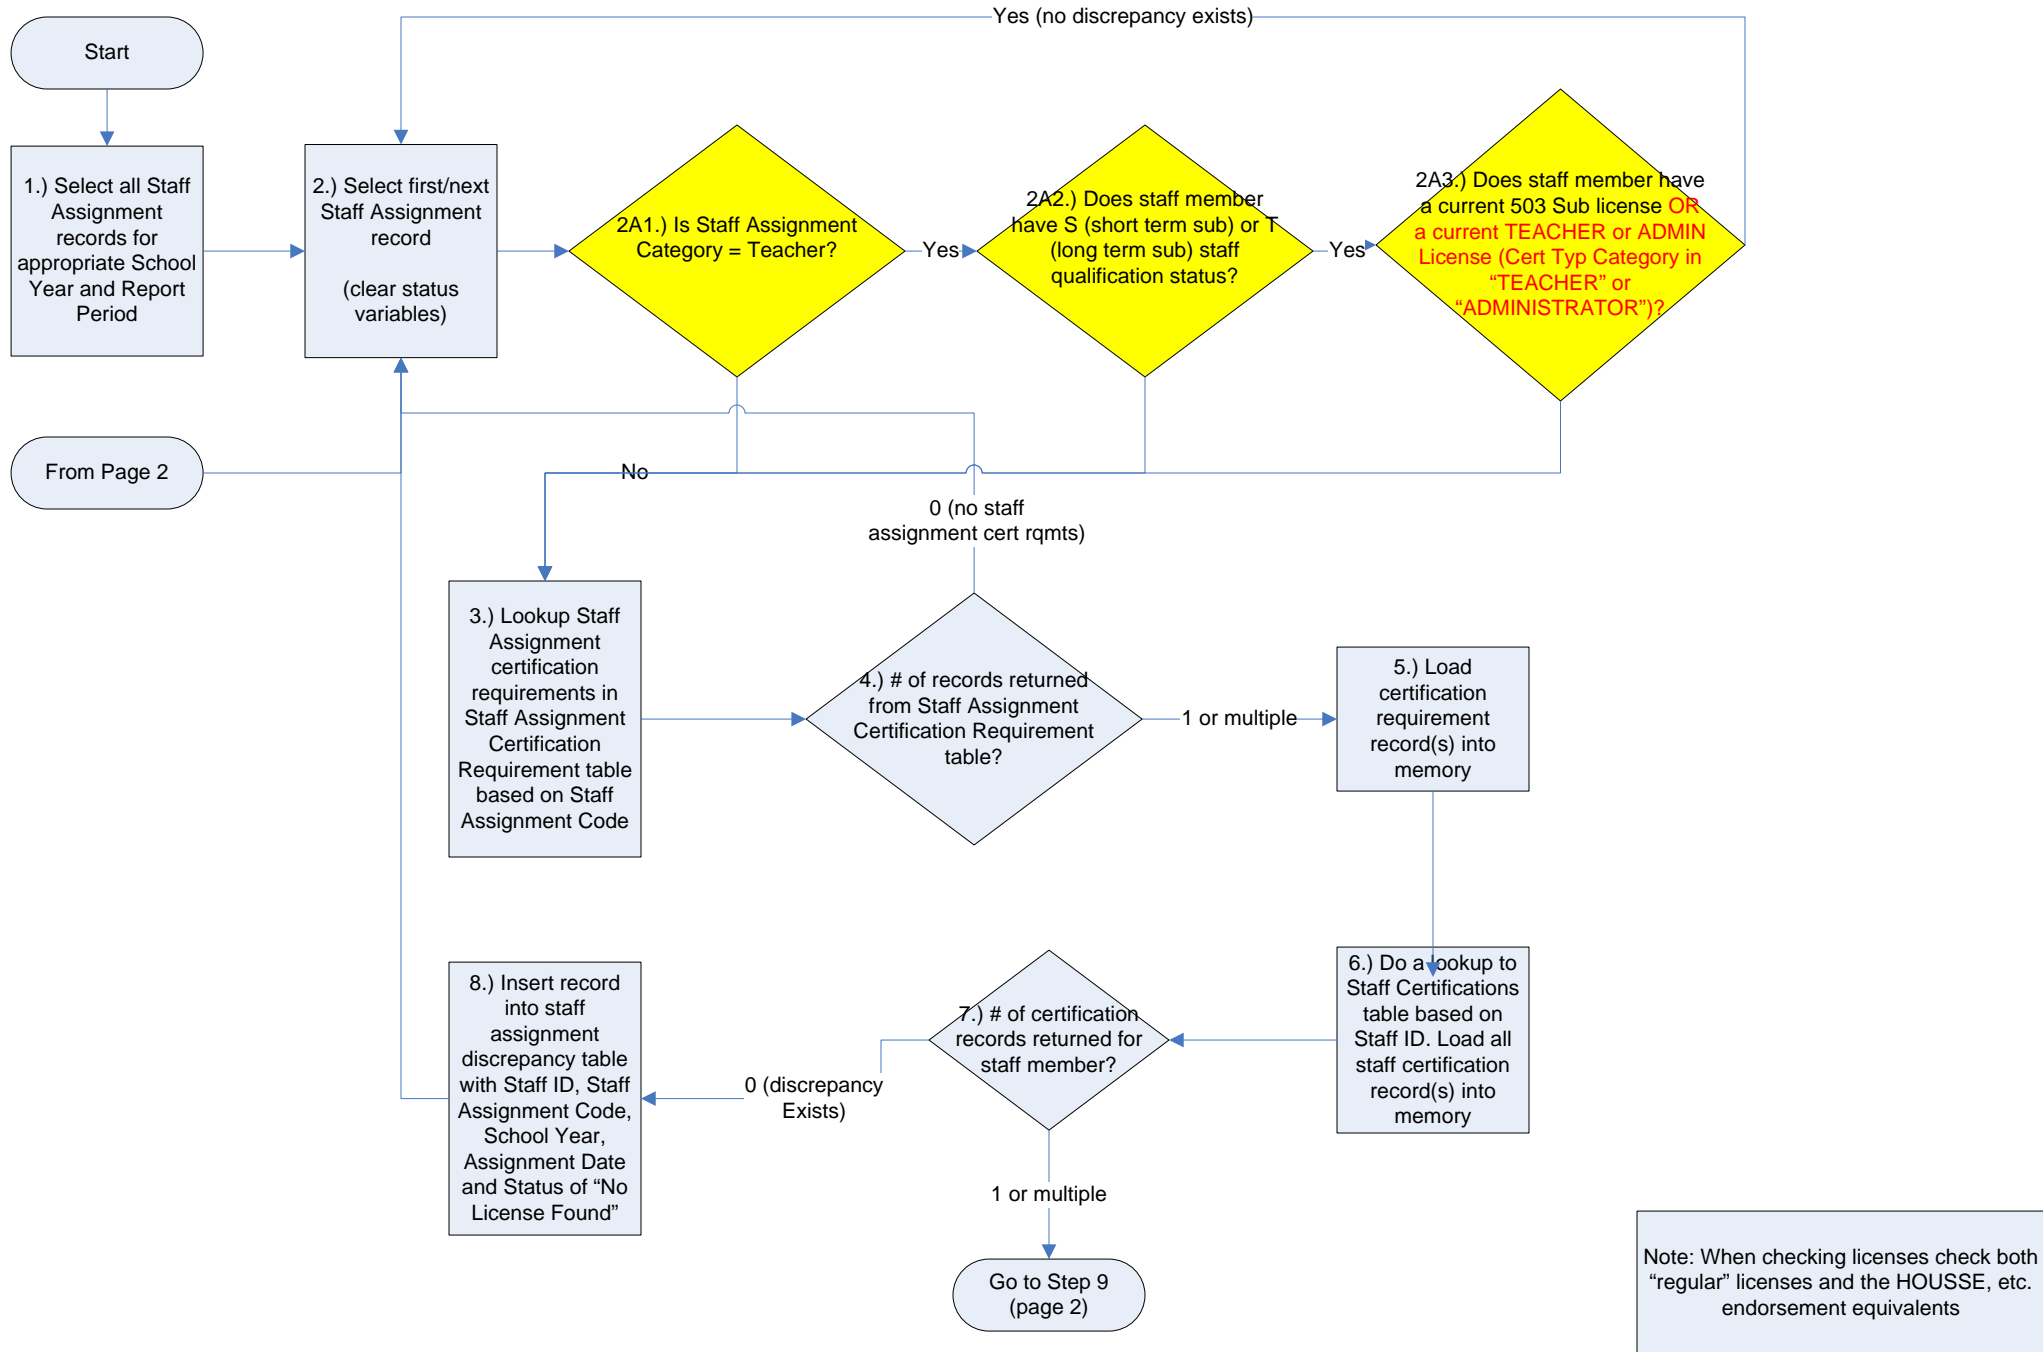

Staff Assignment License Discrepancy Report Logic (SchYr 2009-10)

Staff Assignment License Discrepancy Report Logic

***Full list of License Statuses:

Not OK Status:

- License Revoked
- License Cancelled
- License Suspended
- License Denied
- License Inactive
- License Pending
- Disapproved Waiver
- Voluntary Surrender
- Forced Court Surrender
- No Background
- Bckground Issue (Arrest Record)

OK Status (Innocent until proven guilty):

- Approved
- Approved Waiver
- Reinstated
- Reprimand
- Conditional
- License Case
- Ethics Case